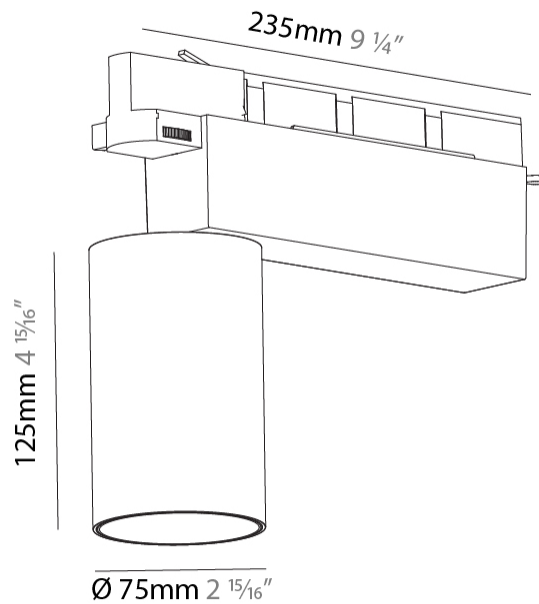

GENERAL

Series: Centriq
 Subseries: Centriq 75
 Brand: Prolicht
 Division: Architectural
 Mounting Type: Track
 Mounting Location: Ceiling
 Subcategory: Spots

PHYSICAL

Shape: Cylinder
 Diameter (mm): 75
 Diameter (in): 2 ¹⁵/₁₆
 Length (mm): 235
 Length (in): 9 ¹/₄
 Height (mm): 182
 Height (in): 7 ³/₁₆
 Light Distribution: Adjustable / Direct
 Weight (kg): 1.099
 Weight (lbs): 2.42
 Installation Requirement: Track or profile system
 Fixture Finish: SSR / BKV / CWI / CRY / HAB / UFT / ITA / RUA / FTG / MYG / LOD / PUS / FRO / FUP / KIA / POP / BLS / SPG / MEY / GOH / GUM / CHC / COM / ABZ / JAG / OBR / MOS / ROR
 Fixture Material: Aluminum Die Cast

OPTICAL

Reflector: 20 / 25 / 40
 Adjustability: Rotational 340°; Tilt 90°
 Upon Request: Special Beam Angles

RATINGS AND CERTIFICATIONS

Certified By: Certified for North American Standards
 IP rating: IP20

GENERAL

Series: Centriq
 Subseries: Centriq 75
 Brand: Prolicht
 Division: Architectural
 Mounting Type: Track
 Mounting Location: Ceiling
 Subcategory: Spots

PHYSICAL

Shape: Cylinder
 Diameter (mm): 75
 Diameter (in): 2 ¹⁵/₁₆
 Length (mm): 235
 Length (in): 9 ¹/₄
 Height (mm): 125
 Height (in): 4 ¹⁵/₁₆
 Light Distribution: Adjustable / Direct
 Weight (kg): 1.099
 Weight (lbs): 2 7/16
 Fixture Finish: SSR / BKV / CWI / CRY / HAB / UFT / ITA / RUA / FTG / MYG / LOD / PUS / FRO / FUP / KIA / POP / BLS / SPG / MEY / GOH / GUM / CHC / COM / ABZ / JAG / OBR / MOS / ROR
 Fixture Material: Aluminum