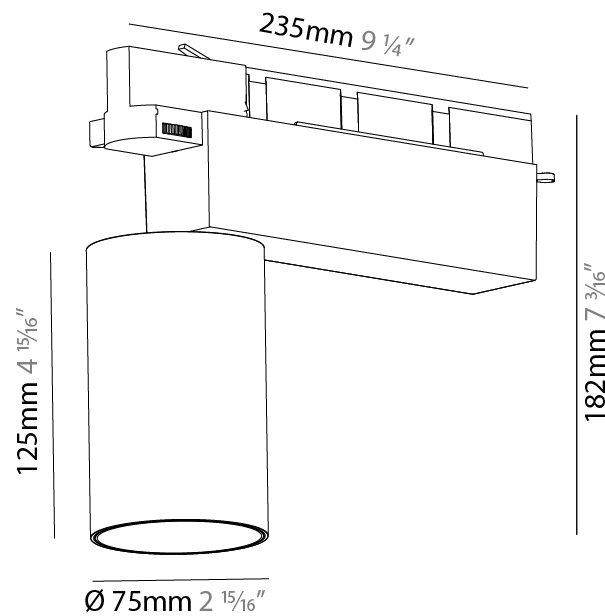

GENERAL

Series: Centriq
 Subseries: Centriq 75
 Brand: Prolicht
 Division: Architectural
 Mounting Type: Track
 Mounting Location: Ceiling
 Subcategory: Spots

PHYSICAL

Shape: Cylinder
 Diameter (mm): 75
 Diameter (in): 2 ¹⁵/₁₆
 Length (mm): 235
 Length (in): 9 ¹/₄
 Height (mm): 125
 Height (in): 4 ¹⁵/₁₆
 Light Distribution: Adjustable / Direct
 Weight (kg): 1.099
 Weight (lbs): 2 7/16
 Fixture Finish: SSR / BKV / CWI / CRY / HAB / UFT / ITA / RUA / FTG / MYG / LOD / PUS / FRO / FUP / KIA / POP / BLS / SPG / MEY / GOH / GUM / CHC / COM / ABZ / JAG / OBR / MOS / ROR
 Fixture Material: Aluminum

OPTICAL

Beam Angle: 10
 Adjustability: Rotational 340°; Tilt 90°
 Upon Request: Special Beam Angles

RATINGS AND CERTIFICATIONS

Certified By: Certified for North American Standards
 IP rating: IP20

CENTRIQ 75 TRACK